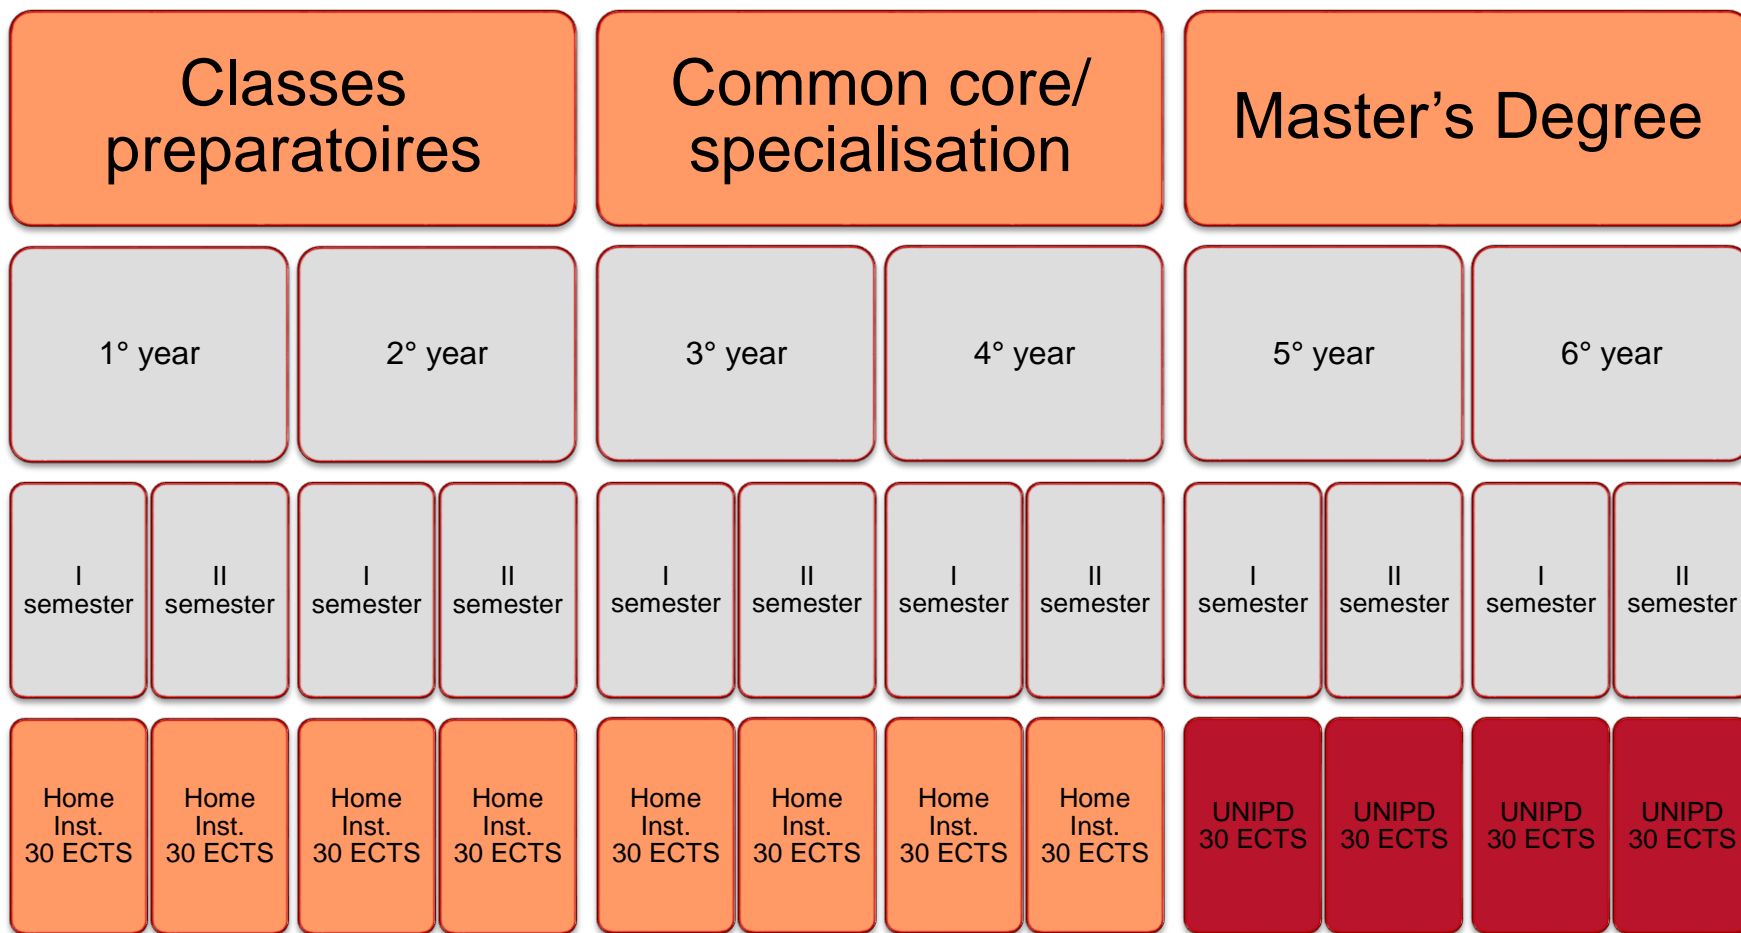

UNIPD abroad:
International partnerships and
collaborations

OUR INTERNATIONAL NETWORK

UNIVERSITÀ
DEGLI STUDI
DI PADOVA

T.I.M.E. Double Degree programmes:
Mobility schemes
at the University of Padua

Mobility path – UNIPD incoming students from **GEC**